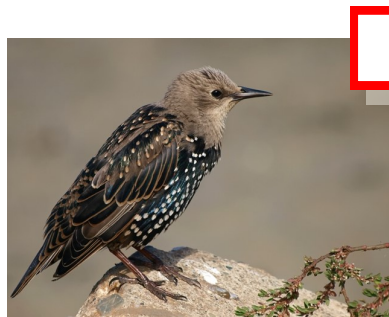

Birds of the Annapolis Royal Marsh

Redwing blackbird (female & male)

Common grackle

Yellow-rumped warbler

American Redstart

American goldfinch

European starling

Yellow warbler

Ring-necked pheasant

Purple finch

Black capped chickadee

American robin

Bluejay

Birds of the Annapolis Royal Marsh

Mallard (*female and male*)

Blue winged teal (*male*)

Cormorant

Tree swallow