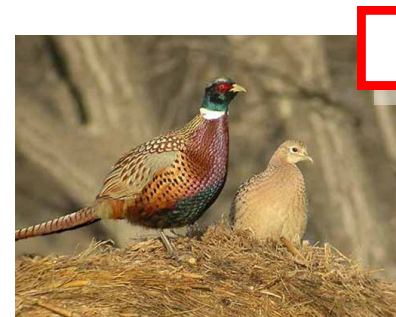

Birds of the Annapolis Royal Marsh

Redwing blackbird (female & male)

Common grackle

Yellow-rumped warbler

American Redstart

American goldfinch

European starling

Yellow warbler

Ring-necked pheasant

Purple finch

Black capped chickadee

American robin

Bluejay

Birds of the Annapolis Royal Marsh

Mallard (*female and male*)

Blue winged teal (*male*)