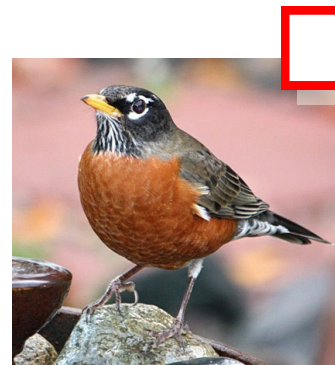

Birds of the Annapolis Royal Marsh

Redwing blackbird (female & male)

Common grackle

Yellow-rumped warbler

American Redstart

American goldfinch

European starling

Yellow warbler

Ring-necked pheasant

Purple finch

Black capped chickadee

American robin

Bluejay

Birds of the Annapolis Royal Marsh

Mallard (*female and male*)

Blue winged teal (*male*)