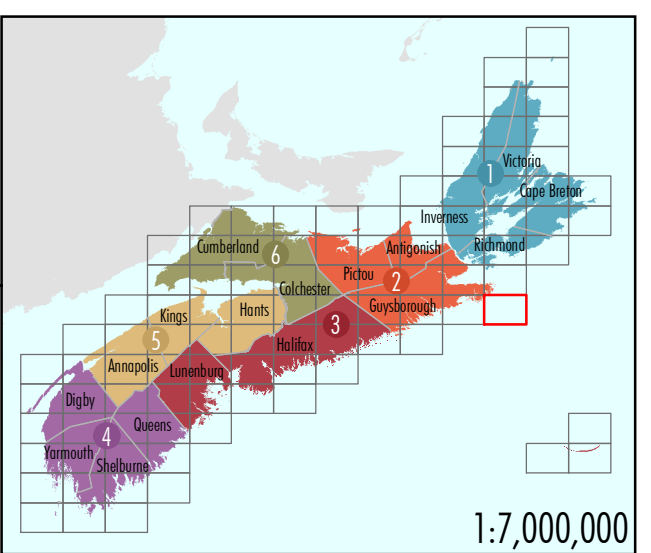

Louise Harbour Island
Nova Scotia

Scale 1:50000

Building or Structure

Hydrography

Swamp

River, Stream, Coastline

Contour

Dyke

National Park

Provincial Park

Protected Area

National Historic Site

Historic Site

Game Management Area

First Nations Reserve

Military Reserve